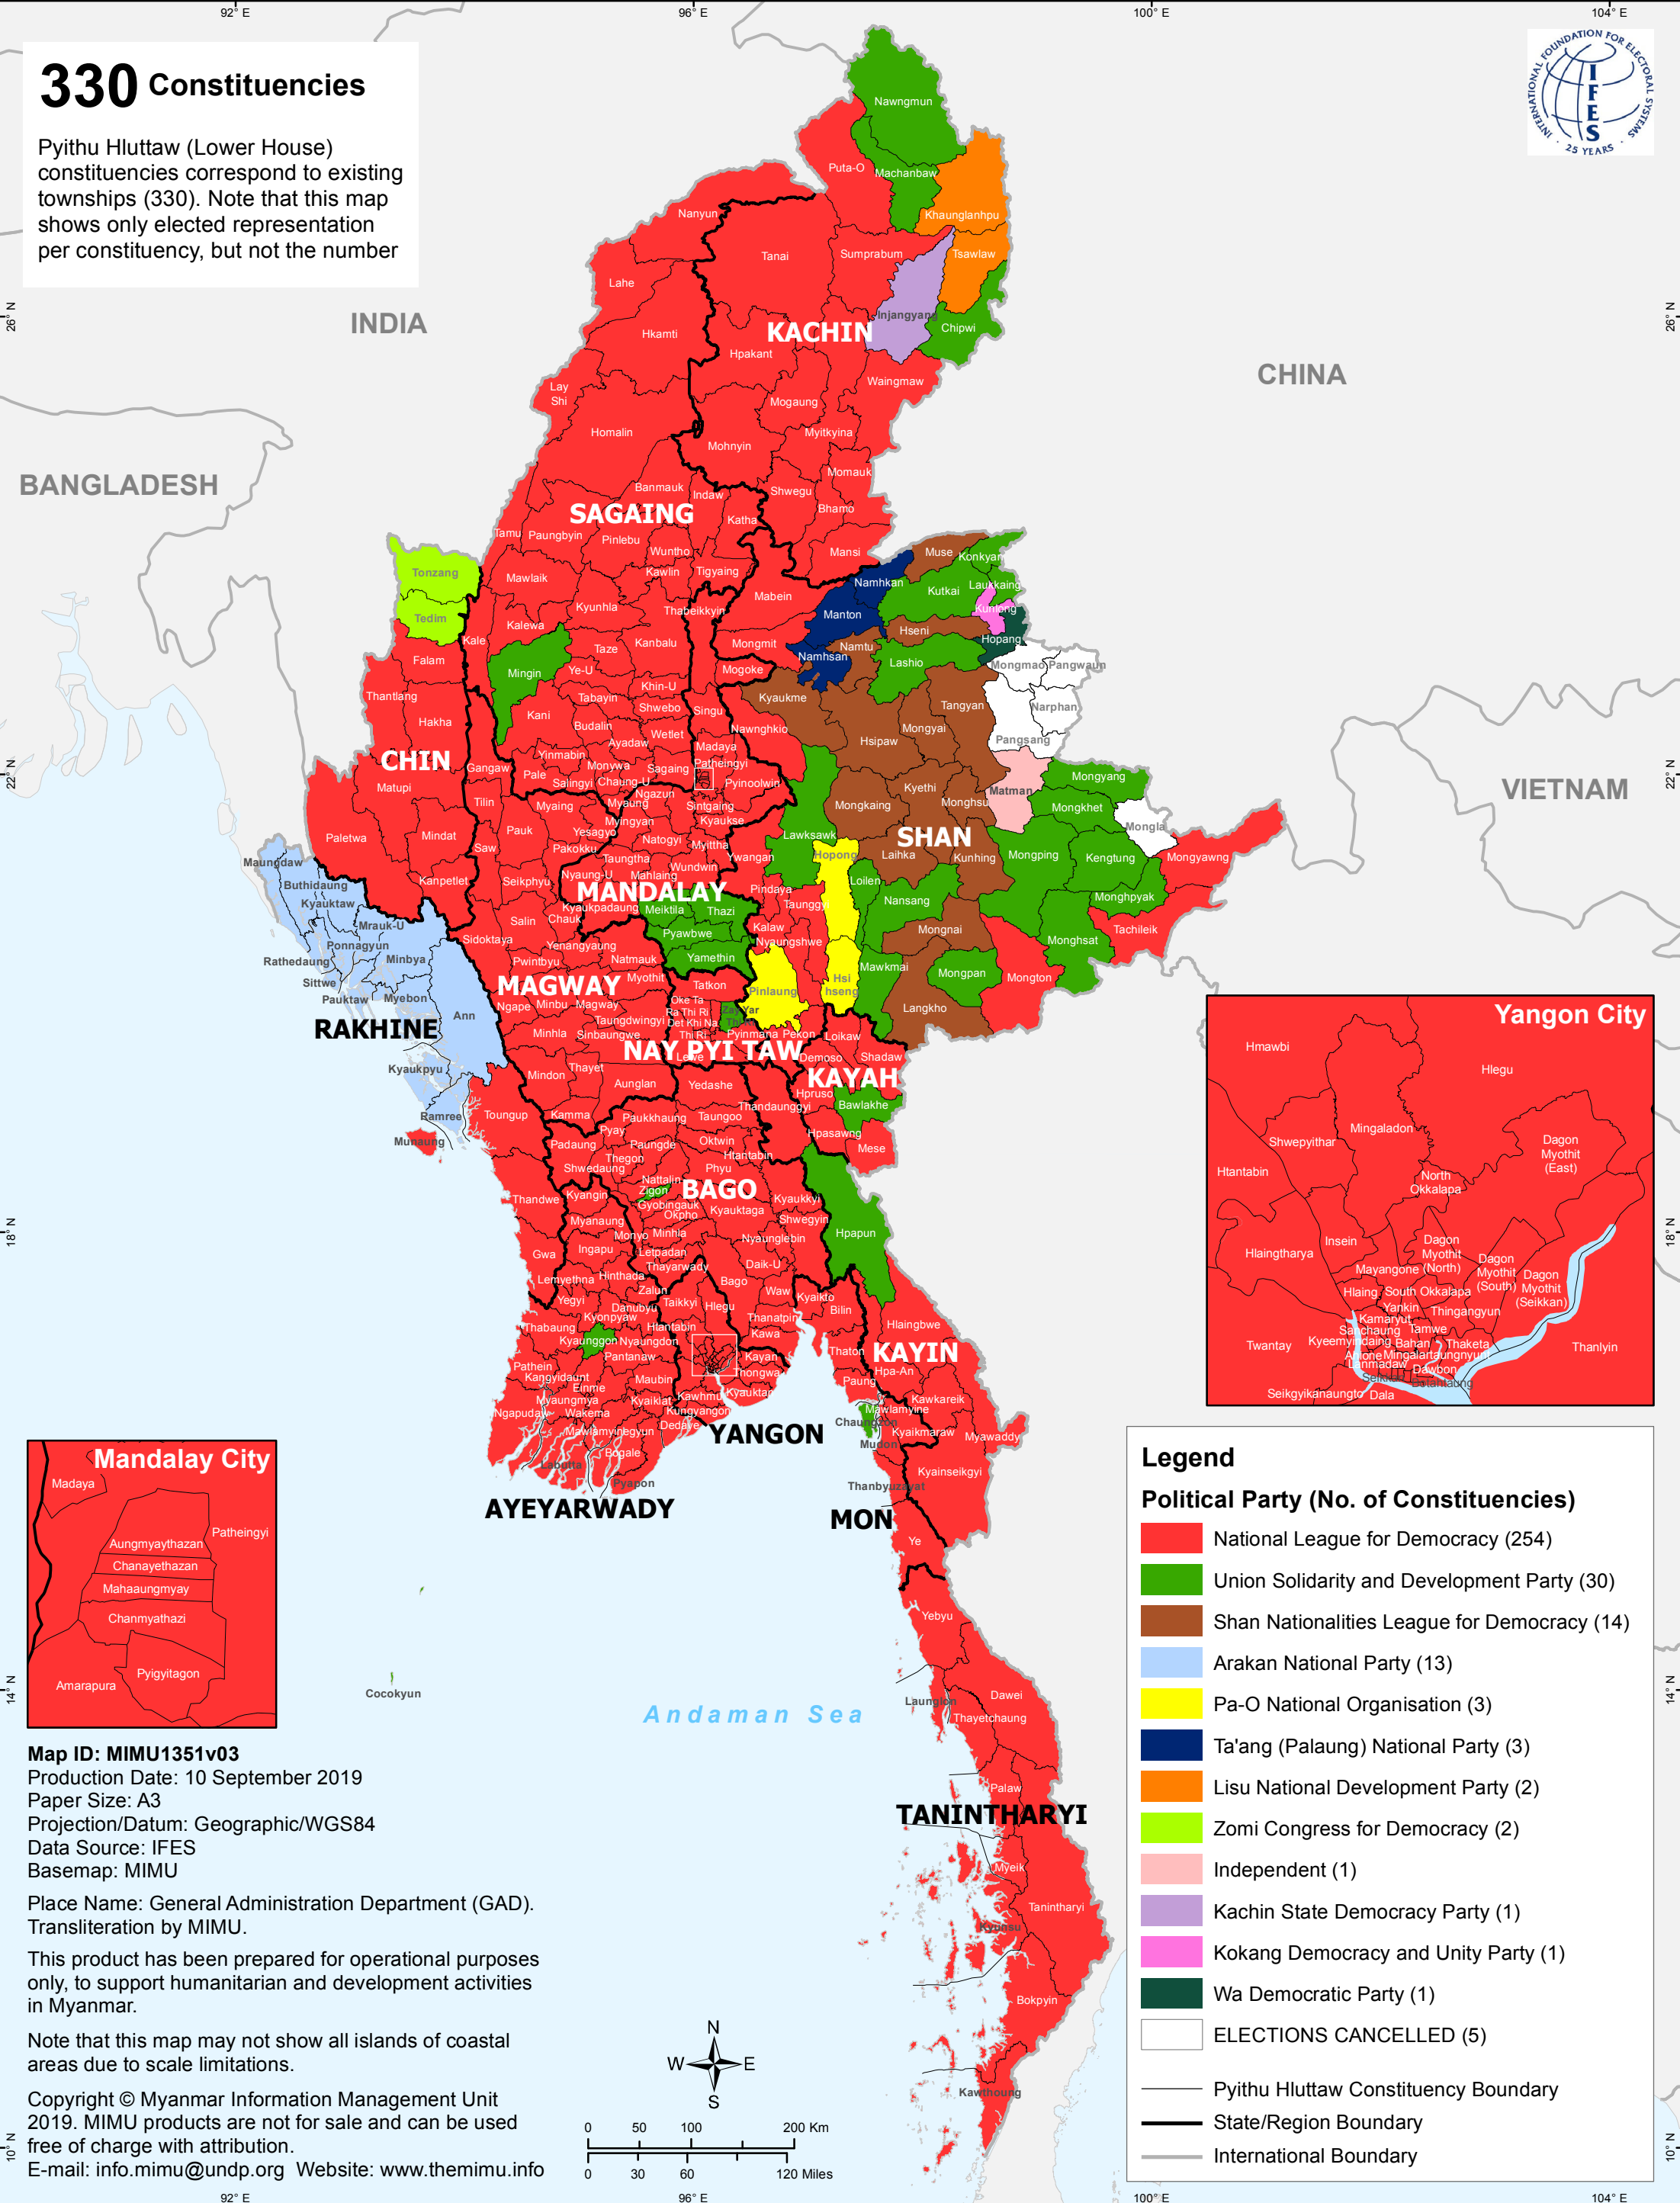

Pyithu Hluttaw Election Results (2015 and 2017-2018 By-election)

330 Constituencies

Pyithu Hluttaw (Lower House) constituencies correspond to existing townships (330). Note that this map shows only elected representation per constituency, but not the number

Legend

Political Party (No. of Constituencies)

- National League for Democracy (254)
- Union Solidarity and Development Party (30)
- Shan Nationalities League for Democracy (14)
- Arakan National Party (13)
- Pa-O National Organisation (3)
- Ta'ang (Palaung) National Party (3)
- Lisu National Development Party (2)
- Zomi Congress for Democracy (2)
- Independent (1)
- Kachin State Democracy Party (1)
- Kokang Democracy and Unity Party (1)
- Wa Democratic Party (1)
- ELECTIONS CANCELLED (5)

— Pyithu Hluttaw Constituency Boundary
 — State/Region Boundary
 — International Boundary

Map ID: MIMU1351v03
 Production Date: 10 September 2019
 Paper Size: A3
 Projection/Datum: Geographic/WGS84
 Data Source: IFES
 Basemap: MIMU